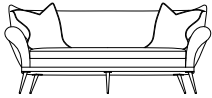

* Shown Upholstered with Pinched Stitch Detail on all seams and Walnut Base. Toss: Split Flange

Paulette XL - 279cm w

Paulette Sofa - 249cm w

Paulette Condo - 218cm w

Paulette Loveseat - 183cm w

Paulette Chair & Half - 152cm w

Paulette Chair - 109cm w

Paulette Large Oval Ottoman
236cm w x 64cm d x 46cm h

Paulette Round Ottoman
64cm w x 64cm d x 46cm h

Wing

Dimensions

- Overall Height: 94cm
- Arm Height: 71cm
- Seat Height: 50cm
- Exterior Depth: 91cm
- Seat Depth: 56cm