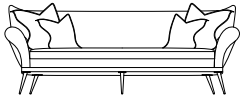

Verellen

Paulette Sofa

Body Details:

- Double needle stitch
- Upholstered only

Seat Details:

- Loose seat configuration
- Boxed seat cushion
- Foam down wrap seat construction
- Non-reversible seat cushion

Back Details:

- Tight back

Leg Details:

- Hammered solid metal legs

Toss Pillow Details:

- Knife edge toss pillows
- Micro fiber construction (50% fill, "Droopy")

* Standard double needle stitch detail on body, seat cushion, back and toss pillows unless otherwise specified.

* Shown Upholstered with Pinched Stitch Detail on all seams and Walnut Base. Toss: Split Flange

Paulette XL - 279cm w

Paulette Sofa - 249cm w

Paulette Condo - 218cm w

Paulette Loveseat - 183cm w

Paulette Chair & Half - 152cm w