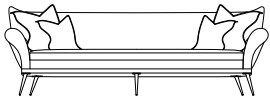

Verellen

Paulette Sofa

Body Details:

- Double needle stitch
- Upholstered only

Seat Details:

- Loose seat configuration
- Boxed seat cushion
- Foam down wrap seat construction
- Non-reversible seat cushion

Back Details:

- Tight back

Leg Details:

- Hammered solid metal legs

Toss Pillow Details:

- Knife edge toss pillows
- Micro fiber construction (50% fill, "Droopy")

* Standard double needle stitch detail on body, seat cushion, back and toss pillows unless otherwise specified.

* Shown Upholstered with Pinched Stitch Detail on all seams and Walnut Base. Toss: Split Flange

Paulette XL - 279cm w

Paulette Sofa - 249cm w

Paulette Condo - 218cm w

Paulette Loveseat - 183cm w

Paulette Chair & Half - 152cm w