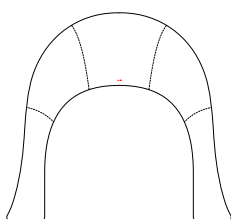

Verellen

Santiago

Body Details:

- Upholstered only
- Double needle stitch

Seat Details:

- Spring/down seat construction
- Loose seat

Back Details:

•

Leg Details:

- Upholstered leg available
- Please specify finish

* Shown Upholstered with Pinched Stitch Detail and Upholstered Legs in Body Fabric

TOP VIEW

FRONT VIEW

SIDE VIEW

Special Details:

Dimensions

- Overall Height: 75cm
- Overall Width: 86cm
- Arm Height: 62cm
- Seat Height: 52cm
- Exterior Depth: 80cm