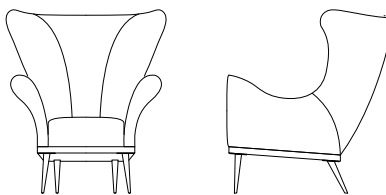

Verellen

Paola Wing

Body Details:

- Upholstered only
- Double needle

Seat Details:

- Foam/down wrap tight seat

Back Details:

- Tight back

Base Details:

- Hand-hammered solid metal legs

Toss Pillow Details:

- Knife edge kidney toss

Paola Wing Chair

Paola Club Wing Chair

* Shown Upholstered with No Stitch Detail on all seams and Walnut Base

Paola Wing

Paola Club Wing

Special Details:

Club Wing

Dimensions

- Overall Width: 97cm
- Overall Depth: 79cm
- Overall Height: 109
- Seat Height: 53cm
- Arm Height: 70cm
- Seat Depth: 48cm

Wing

Dimensions

- Overall Width: 107cm
- Overall Depth: 93cm
- Overall Height: 117cm
- Seat Height: 53cm
- Arm Height: 70cm
- Seat Depth: 41cm
- Inside Seat Depth: 60cm