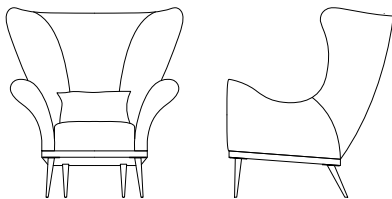

Verellen

Paola Wing

Body Details:

- Upholstered only
- Double needle

Seat Details:

- Foam/down wrap tight seat

Back Details:

- Tight back

Base Details:

- Hand-hammered solid metal legs

Toss Pillow Details:

- Knife edge kidney toss

Paola Wing Chair

Paola Club Wing Chair

* Shown Upholstered with No Stitch Detail on all seams and Walnut Base

Paola Wing

Paola Club Wing

Special Details:

Club Wing

Dimensions

- Overall Width: 97cm
- Overall Depth: 79cm
- Overall Height: 109
- Seat Height: 53cm
- Arm Height: 70cm
- Seat Depth: 48cm

Wing

Dimensions

- Overall Width: 107cm
- Overall Depth: 93cm
- Overall Height: 117cm
- Seat Height: 53cm
- Arm Height: 70cm
- Seat Depth: 41cm
- Inside Seat Depth: 60cm