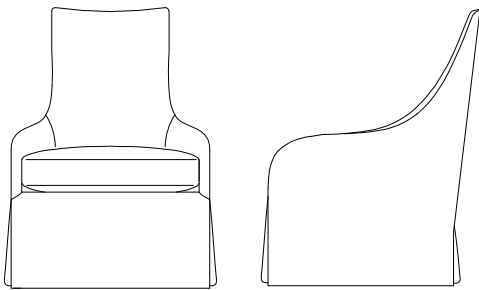

## Norah Swivel

**Body Details:**

- Slipcovered and upholstered available
- Double needle stitch

**Seat Details:**

- Spring/down seat construction
- Loose seat

**Back Details:**

•

**Base Details:**

- Available on swivel only

**Toss Pillow Details:**

- Notch bottom toss pillow

\* Shown slipcovered with heavy double needle on all seams

**Special Details:**

- optional upholstered

## Dimensions

- Overall Height: 43"
- Overall Width: 29"
- Arm Height: 25"
- Seat Height: 19.5"
- Exterior Depth: 35"
- Interior Depth: 24"
- Seat Depth: 16.5" to Toss"