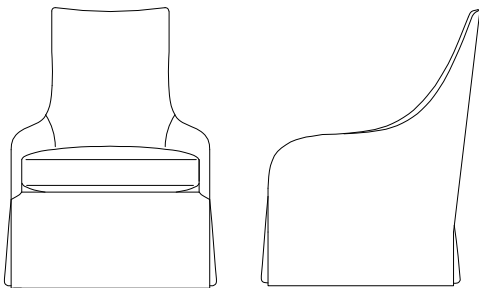

## Norah Swivel

**Body Details:**

- Slipcovered and upholstered available
- Double needle stitch

**Seat Details:**

- Spring/down seat construction
- Loose seat

**Back Details:**

•

**Base Details:**

- Available on swivel only

**Toss Pillow Details:**

- Notch bottom toss pillow

\* Shown slipcovered with heavy double needle on all seams

\* Shown Slipcovered wit Heavy Double Needle on All Seams

### Dimensions

- Overall Height: 109cm
- Overall Width: 74cm
- Arm Height: 64cm
- Seat Height: 50cm
- Exterior Depth: 89cm
- Interior Depth: 61cm
- Seat Depth: 42cm to Toss