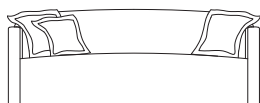

Leg Details:

- Sits on glides only

Toss Pillow Details:

- Knife edge

* Standard double needle stitch detail on body, seat cushion, back and toss pillows unless otherwise specified.

* Shown Upholstered with Pinched Stitch.
Toss: Pinched Stitch

Emile XL - 279cm w

Emile Sofa - 249cm w

Emile Condo - 218cm w

Emile Loveseat - 183cm w

Emile Chair & Half - 152cm w

Emile Club Chair (Available as a Swivel)
76cm w x 97cm d x 84cm h

Top View

Side View

Emile Chaise
W109cm x D163cm x H84cm

Special Details:

Dimensions

- Overall Height: 84cm
- Arm Height: 69cm
- Seat Height: 46cm
- Exterior Depth: 104cm
- Interior Depth: 69cm