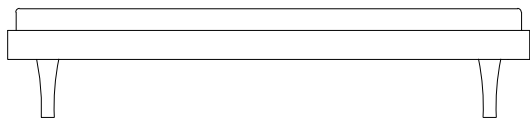

Verellen

Elly Ottoman

Body Details:

- Double needle stitch
- Upholstered only

Seat Details:

- Foam and fiber wrap seat construction
- Fabric covered ball buttons on top

Base Details:

- Please specify wood finish

Square Ottoman

Round Ottoman

Special Details:

Round Ottoman

Dimensions

- Overall Height: 17"
- Overall Diameter: 30" or 36"
- Seat Height: 17"
- Frame Height: 12"

Square Ottoman

Dimensions

- Options:
- W36" x D36" x H17"
 - W72" x D30" x H17"