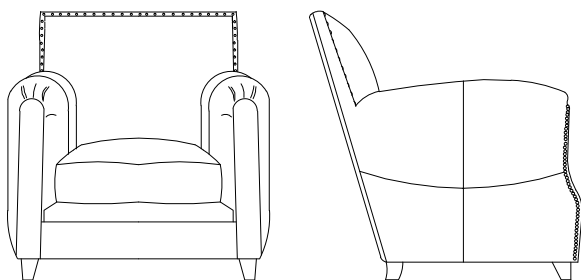

Verellen

Damien

Body Details:

- Double needle stitch
- Available slipcovered or upholstered

Seat Details:

- Foam/down wrap seat construction
- Loose box style seat cushion

Back Details:

- Tight back

Leg Details:

- Please see wood finishing document for finishes

* Shown Upholstered with Applied Front Panel and Nail Head, Double Needle on All Seams

* Shown Slipcovered with Pinched Stitch on Front Arms, Seant and Outside Back.

* Standard double needle stitch detail on body, seat cushion, back and toss pillows unless otherwise specified.

Special Details:

- Optional:
 - Swivel
 - Legs

Dimensions

- Overall Height: 89cm
- Overall Width: 86cm
- Arm Height: 66cm
- Seat Height: 46cm
- Exterior Depth: 84cm
- Seat Depth: 56cm