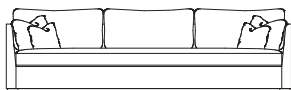

## Thibaut

- Polyurethane Foam and Polyester Fiber Wrap Seat Construction
- Double Needle Stitch Detail
- Double Offset Flange Style Toss Pillows
- Please Specify Leg Finish
- Available as a Sleeper - CAD Drawing Required due to Revised Measurements
- Available as a Sectional - Please see Sectional Guide

Standard Loose Seat

Optional TightSeat

Thibaut XL - 110"w

Thibaut Side View

Thibaut Daybed  
72"w X 30"d x 31"h

Thibaut Sofa - 98"w

Thibaut Top View

Thibaut Ottoman Sizes:  
\*Ottoman: 31"w X 24"d X 17.5"h  
\*Ottoman & Half: 54"w X 30"d X 17.5"h

Thibaut Condo - 84"w

Thibaut Loveseat - 66"w

Thibaut RAF Chaise  
37"W x 75"L

Thibaut Chaise  
35"W x 75"L

Thibaut Chaise & Half  
58"W x 75"L

Thibaut Chair & Half - 58"w

1-Arm Swivel Club Chair  
W34" x D34" x H26"/32"