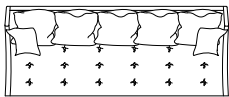

## Courtney

- Lose Box Style Tufted Seat
- Cushion with Fabric Ball Buttons
- Pillow Styling: Notch Bottom Multi Back
- Standard Stitching: Double Needle
- Floating Legs
- Finish: Please Specify

Top View

Courtney XL - 110"w

Courtney Side View

Courtney Sofa - 98"w

Courtney Condo - 86"w

Courtney Ottoman Sizes:  
\*Ottoman: 27"W x 24"D x 15.5"H  
\*Ottoman & Half: 52"W x 30D x 15.5"H

Courtney Loveseat - 72"w

Courtney RAF Chaise  
33.5"W x 75"L

### Dimensions

- Overall Height: 39"
- Arm Height: 23"
- Seat Height: 16.5"
- Exterior Depth: 44"
- Interior Depth: 32"
- Seat Depth: 19"