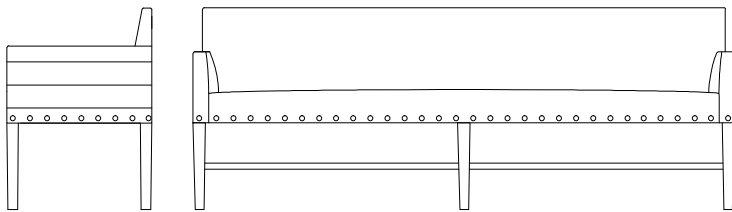

## Thibaut Dining Banquette

- Tight Seat and Tight Back
- Pintuck Detail on Outside Arms and Back
- Nailhead Around Base
- Please Specify Nailhead (Standard: Conical)
- Please Specify Leg Finish

Thibaut Banquette with Arms

### Dimensions

- Overall Height: 32"
- Overall Width Options: 60"/72"/86"
- Seat Height: 20"
- Exterior Depth: 24"
- Seat Depth: 18"