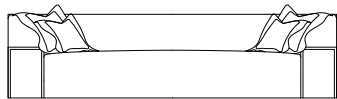

Verellen

Esme

- Polyurethane Foam with Springs and Polyester Fiber Wrap Seat Construction
- No Back Pillows
- Toss Pillows: 3" Open Flange
- SlipCovered Only
- Single Seam Detail on Top of Seat and 5/8" Large Welt on Body
- Glides Only
- Available as a Sectional - Please see Sectional Guide

Esme Top View

Esme XL - 110"w

Esme Side View

Esme Ottoman
30"w x 30"d x 15"h

Esme Sofa - 98"w

Esme Condo - 86"w

Esme Loveseat - 72"w

Esme Chair & Half - 60"w

Esme Chaise and a Half
61"W x 60"L

Esme 1 Arm Chaise and Half
61"W x 60"L

Esme One Arm Chaise
50"W x 60"L

Esme Armless Chaise
39"W x 60"L

Dimensions

- Overall Height: 28"
- Arm Height: 19"
- Seat Height: 16"
- Exterior Depth: 40"
- Interior Depth: 29"