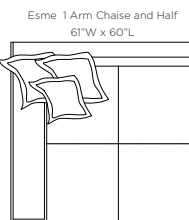

Verellen

Esme

- Polyurethane Foam with Springs and Polyester Fiber Wrap Seat Construction
- No Back Pillows
- Toss Pillows: 3" Open Flange
- SlipCovered Only
- Single Seam Detail on Top of Seat and 5/8" Large Welt on Body
- Glides Only
- Available as a Sectional - Please see Sectional Guide

Esme Top View

Esme XL - 110"w

Esme Side View

Esme Ottoman
30"w x 30"d x 15"h

Esme Sofa - 98"w

Esme Condo - 86"w

Esme Loveseat - 72"w

Esme Chair & Half - 60"w

Esme Chaise and a Half
61"W x 60"L

Esme 1 Arm Chaise and Half
61"W x 60"L

Esme One Arm Chaise
50"W x 60"L

Esme Armless Chaise
39"W x 60"L

Dimensions

- Overall Height: 28"
- Arm Height: 19"
- Seat Height: 16"
- Exterior Depth: 40"
- Interior Depth: 29"