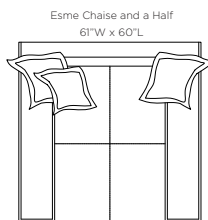

Verellen

Esme

- Polyurethane Foam with Springs and Polyester Fiber Wrap Seat Construction
- No Back Pillows
- Toss Pillows: 3" Open Flange
- SlipCovered Only
- Single Seam Detail on Top of Seat and 5/8" Large Welt on Body
- Glides Only
- Available as a Sectional - Please see Sectional Guide

Esme Top View

Esme XL - 110"w

Esme Side View

Esme Ottoman
30"w x 30"d x 15"h

Esme Sofa - 98"w

Esme Condo - 86"w

Esme Loveseat - 72"w

Esme Chair & Half - 60"w

Esme Chaise and a Half
61"W x 60"L

Esme 1 Arm Chaise and Half
61"W x 60"L

Esme One Arm Chaise
50"W x 60"L

Esme Armless Chaise
39"W x 60"L

Dimensions

- Overall Height: 28"
- Arm Height: 19"
- Seat Height: 16"
- Exterior Depth: 40"
- Interior Depth: 29"