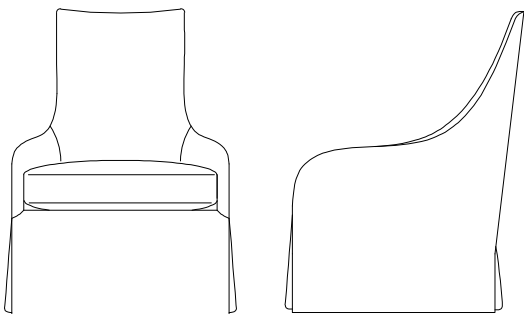

CONTRACT

Verellen

Vivienne

- Polyurethane Foam with Springs and Polyester Fiber Wrap Seat Construction
- Loose Boxed Seat Cushion
- Tight Back
- Standard Slipcover with Inside Out Stitch Detail
- Double Needle on Seat
- Please Specify Leg Finish

VERELLEN TIMELESS CLASSICS

Dimensions

- Overall Height: 43"
- Overall Width: 29.5"
- Arm Height: 21"
- Seat Height: 20"
- Exterior Depth: 32"
- Seat Depth: 23"