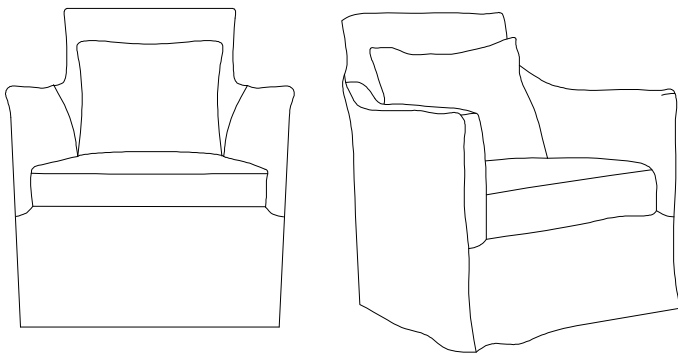

## Victoria Swivel Glider

- Polyurethane Foam and Polyester Fiber Wrap Seat Construction
- Loose Boxed Seat Cushion
- Knife Edge Top/Notch Bottom Back Pillow with Inside Out Stitch Detail
- Standard with Inside Out Stitch Detail and Raw Hemline
- Double Needle on Seat
- Continuous Swivel & Glider Mechanism Standard
- Upholstered Base Standard

#### Dimensions

- Overall Height: 36"
- Overall Width: 31"
- Arm Height: 27.5"
- Seat Height: 21"
- Exterior Depth: 31"
- Interior Depth: 22"

#### Dimensions

- Overall Height: 36"
- Overall Width: 31"
- Arm Height: 27.5"
- Seat Height: 21"
- Exterior Depth: 36"
- Interior Depth: 27"
- Seat Depth: 19.5"