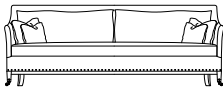

Victor Top View

Victor XL - 110" w

Victor Side View

Victor Ottoman  
24" w x 27" d x 19.5" h

Victor Ottoman  
54" w x 24" d x 19.5" h

Victor Sofa - 98" w

Victor Condo - 86" w

Victor Loveseat - 72" w

Victor Chair & Half - 60" w

Victor Chair - 33" w

Victor Club Chair (Available as a Swivel)  
28.5" w X 30" d X 38" h

### Dimensions

- Overall Height: 36"
- Arm Height: 27"
- Seat Height: 19.5"
- Exterior Depth: 38"
- Interior Depth: 28.5"
- Seat Depth: 18.5"