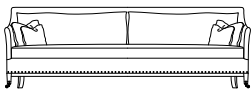

Victor Top View

Victor XL - 110" w

Victor Side View

Victor Ottoman  
24" w x 27" d x 19.5" h

Victor Ottoman  
54" w x 24" d x 19.5" h

Victor Sofa - 98" w

Victor Condo - 86" w

Victor Loveseat - 72" w

Victor Chair & Half - 60" w

Victor Chair - 33" w

Victor Club Chair (Available as a Swivel)  
28.5" w X 30" d X 38" h

### Dimensions

- Overall Height: 36"
- Arm Height: 27"
- Seat Height: 19.5"
- Exterior Depth: 38"
- Interior Depth: 28.5"
- Seat Depth: 18.5"