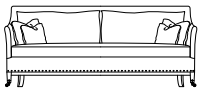

Victor Top View

Victor XL - 110" w

Victor Side View

Victor Ottoman  
24" w x 27" d x 19.5" h

Victor Ottoman  
54" w x 24" d x 19.5" h

Victor Sofa - 98" w

Victor Condo - 86" w

Victor Loveseat - 72" w

Victor Chair & Half - 60" w

Victor Chair - 33" w

Victor Club Chair (Available as a Swivel)  
28.5" w X 30" d X 38" h

### Dimensions

- Overall Height: 36"
- Arm Height: 27"
- Seat Height: 19.5"
- Exterior Depth: 38"
- Interior Depth: 28.5"
- Seat Depth: 18.5"