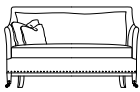

Victor Top View

Victor XL - 110" w

Victor Side View

Victor Ottoman  
24" w x 27" d x 19.5" h

Victor Ottoman  
54" w x 24" d x 19.5" h

Victor Sofa - 98" w

Victor Condo - 86" w

Victor Loveseat - 72" w

Victor Chair & Half - 60" w

Victor Chair - 33" w

Victor Club Chair (Available as a Swivel)  
28.5" w X 30" d X 38" h

### Dimensions

- Overall Height: 36"
- Arm Height: 27"
- Seat Height: 19.5"
- Exterior Depth: 38"
- Interior Depth: 28.5"
- Seat Depth: 18.5"