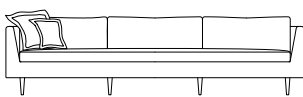

Verellen

Nina

- Polyurethane Foam and Polyester Fiber Wrap Seat Construction
- Loose Bench Seat Cushion
- Boxed Back Pillows
- Ravioli Style Toss
 - Small: 20"x20"
 - Large: 24"x24"
- Optional Trim Detail Around Arm Panel
- Slipcover Style: Finishing Stitch in Place of Hemline on Slipcover and Gusset
- Standard Upholstered Legs
- Available as a Sectional - Please see Sectional Guide

Nina XXL - 122"w

Nina Top View

Nina XL - 110"w

Nina Side View

Nina Sofa - 98"w

Nina Condo - 86"w

Nina Loveseat - 72"w

Nina Chair & Half - 60"w

Nina Chair - 40"w

Nina Club Chair - 35"w x 35" d x 27" h

Nina Chaise & Half
60"W x 75"L

Nina Chaise
40"W x 75"L

Nina RAF/LAF Chaise
40"W x 75"L

Dimensions

- Overall Height: 28"/34"
- Arm Height: 28"
- Seat Height: 19"
- Exterior Depth: 40"
- Interior Depth: 34.5"
- Seat Depth: 26"