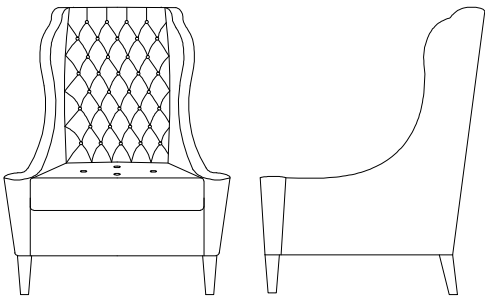

Verellen

Naomi

- Polyurethane Foam and Polyester Fiber Wrap Seat Construction
- Loose Boxed Seat Cushion
- Diamond Tufted Inside Back
- Tufted Seat Cushion
- Double Needle
- Fabric Covered Ball Buttons
- Please Specify Leg Finish

Dimensions

- Overall Height: 44"
- Overall Width: 34.5"
- Arm Height: 18.5"
- Seat Height: 18.5"
- Exterior Depth: 35"
- Seat Depth: 21.75"