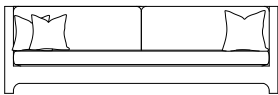

## Leon

- Polyurethane Foam with Springs and Polyester Fiber Wrap Seat Construction
- Toss Pillows: Offset Double Flange Style
- Upholstered
- Stitch Detail: Double Needle
- Upholstered Legs
- Optional: Slipcover style with double needle-no gussets (Legs won't show)
- Available as a Sectional - Please see Sectional Guide

Leon XL - 110"w

Leon Side View

Leon Sofa - 98"w

Leon Top View

Leon Condo - 86"w

Leon Loveseat - 72"w

Leon Chair & Half - 60"w

Leon Chair - 45"w

### Dimensions

- Overall Height: 35"
- Arm Height: 35"
- Seat Height: 19"
- Exterior Depth: 40"
- Interior Depth: 33"
- Seat Depth: 23"