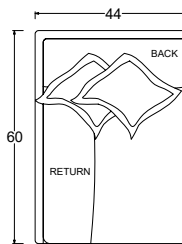

Gregory 44" w L/R Return Lounge