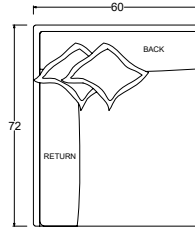

Gregory 160\"/>