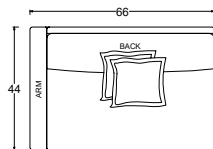

Dimensions

- Overall Height: 29" / 34"
- Arm Height: 24.75"
- Seat Height: 18"
- Exterior / Seat Depth: Chair: EX 44" / SD 26" Lounge: EX 60" / SD 42" Chaise: EX 72" / SD 54"

Gregory Ottoman

Gregory Ottoman

Gregory 44" w x 44" d Ottoman

Gregory 44" w x 60" d Ottoman

Gregory 60" w x 60" d Ottoman

Dimensions

- Overall Height: 18"

Verellen

Gregory Chair 1/2

Gregory 60\"/>

Gregory 60\"/>

Gregory 60\"/>

Gregory 60\"/>

Gregory 60\"/>

Gregory 60\"/>

Gregory 60\"/>

Gregory 160\"/>

Gregory 66\"/>

Dimensions

- Overall Height: 29\"/>
- Arm Height: 24.75\"/>
- Seat Height: 18\"/>
- Exterior / Seat Depth:
Chair: EX 44\"/>
- Lounge: EX 60\"/>
- Chaise: EX 72\"/>

Gregory Loveseat

Gregory 72\"/>

Gregory 72\"/>