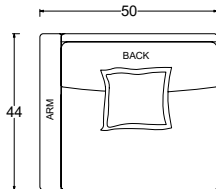

Gregory 44" w L/R Return

Gregory 44" w Corner Unit

Gregory 44" w L/R Return Lounge

Gregory 44" w L/R Return Chaise

Gregory 50" w RAF/LAF

Gregory 50" w RAF/LAF Chair

Gregory 50" w RAF/LAF Lounge

Gregory 50" w RAF/LAF Chaise

Dimensions

- Overall Height: 29" / 34"
- Arm Height: 24.75"
- Seat Height: 18"
- Exterior / Seat Depth: Chair: EX 44" / SD 26" Lounge: EX 60" / SD 42" Chaise: EX 72" / SD 54"

Gregory Ottoman

Gregory Ottoman

Gregory 44" w x 44" d Ottoman

Gregory 44" w x 60" d Ottoman

Gregory 60" w x 60" d Ottoman

Dimensions

- Overall Height: 18"

Verellen

Gregory Chair 1/2

Gregory 60\"/>

Dimensions

- Overall Height: 29\"/>
- Arm Height: 24.75\"/>
- Seat Height: 18\"/>
- Exterior / Seat Depth:
Chair: EX 44\"/>
- Lounge: EX 60\"/>
- Chaise: EX 72\"/>

Gregory Loveseat

Gregory 72\"/>

Gregory 72\"/>