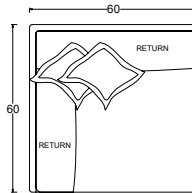

Gregory 60\"/>