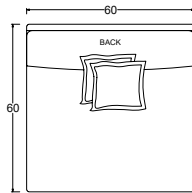

Gregory 60\"/>