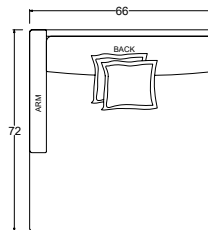

Gregory 66\"/>

- Polyurethane Foam with Springs and Polyester Fiber Wrap Seat Construction
- Loose Boxed Style Seat Cushion
- Double Needle
- Floating Wood Legs
- Please Specify Finish

Dimensions

- Overall Height: 29\"/>- Arm Height: 24.75\"/>- Seat Height: 18\"/>- Exterior / Seat Depth:
        Chair: EX 44\"/>- Lounge: EX 60\"/>- Chaise: EX 72\"/>