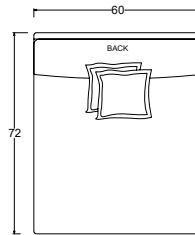

Gregory 60\"/>