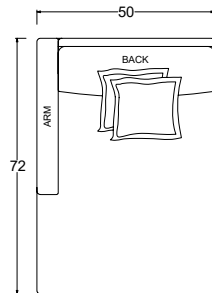

Gregory 44" w L/R Return

Gregory 44" w Corner Unit

Gregory 44" w L/R Return Lounge

Gregory 44" w L/R Return Chaise

Gregory 50" w RAF/LAF

Gregory 50" w RAF/LAF Chair

Gregory 50" w RAF/LAF Lounge

Gregory 50" w RAF/LAF Chaise

Dimensions

- Overall Height: 29" / 34"
- Arm Height: 24.75"
- Seat Height: 18"
- Exterior / Seat Depth: Chair: EX 44" / SD 26" Lounge: EX 60" / SD 42" Chaise: EX 72" / SD 54"

Gregory Ottoman

Gregory Ottoman

Gregory 44" w x 44" d Ottoman

Gregory 44" w x 60" d Ottoman

Gregory 60" w x 60" d Ottoman

Dimensions

- Overall Height: 18"

Verellen

Gregory Chair 1/2

Gregory 60\"/>

Dimensions

- Overall Height: 29\"/>
- Arm Height: 24.75\"/>
- Seat Height: 18\"/>
- Exterior / Seat Depth:
Chair: EX 44\"/>
- Lounge: EX 60\"/>
- Chaise: EX 72\"/>

Gregory Loveseat

Gregory 72\"/>

Gregory 72\"/>