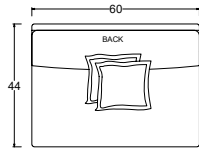

Dimensions

- Overall Height: 29" / 34"
- Arm Height: 24.75"
- Seat Height: 18"
- Exterior / Seat Depth: Chair: EX 44" / SD 26" Lounge: EX 60" / SD 42" Chaise: EX 72" / SD 54"

Gregory Ottoman

Gregory Ottoman

Gregory 44" w x 44" d Ottoman

Gregory 44" w x 60" d Ottoman

Gregory 60" w x 60" d Ottoman

Dimensions

- Overall Height: 18"

Verellen

Gregory Chair 1/2

Gregory 60\"/>

Dimensions

- Overall Height: 29\"/>
- Arm Height: 24.75\"/>
- Seat Height: 18\"/>
- Exterior / Seat Depth:
Chair: EX 44\"/>
- Lounge: EX 60\"/>
- Chaise: EX 72\"/>

Gregory Loveseat

Gregory 72\"/>

Gregory 72\"/>