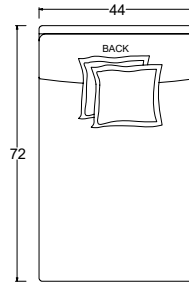

Gregory 44" w Armless Chaise

- Polyurethane Foam with Springs and Polyester Fiber Wrap Seat Construction
- Loose Boxed Style Seat Cushion
- Double Needle
- Floating Wood Legs
- Please Specify Finish