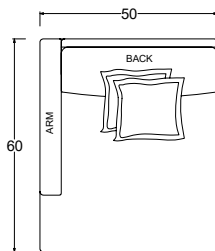

Gregory 44" w L/R Return

Gregory 44" w Corner Unit

Gregory 44" w L/R Return Lounge

Gregory 44" w L/R Return Chaise

Gregory 50" w RAF/LAF

Gregory 50" w RAF/LAF Chair

Gregory 50" w RAF/LAF Lounge

Gregory 50" w RAF/LAF Chaise

Dimensions

- Overall Height: 29" / 34"
- Arm Height: 24.75"
- Seat Height: 18"
- Exterior / Seat Depth: Chair: EX 44" / SD 26" Lounge: EX 60" / SD 42" Chaise: EX 72" / SD 54"

Gregory Ottoman

Gregory Ottoman

Gregory 44" w x 44" d Ottoman

Gregory 44" w x 60" d Ottoman

Gregory 60" w x 60" d Ottoman

Dimensions

- Overall Height: 18"

Verellen

Gregory Chair 1/2

Gregory 60\"/>

Dimensions

- Overall Height: 29\"/>
- Arm Height: 24.75\"/>
- Seat Height: 18\"/>
- Exterior / Seat Depth:
Chair: EX 44\"/>
- Lounge: EX 60\"/>
- Chaise: EX 72\"/>

Gregory Loveseat

Gregory 72\"/>

Gregory 72\"/>