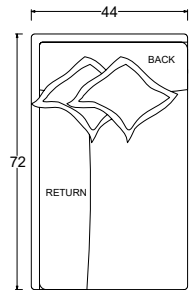

Gregory 44" w L/R Return Chaise