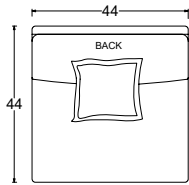

Gregory 44" w Armless Chair