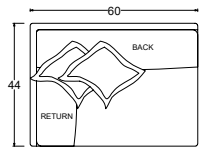

Gregory 60\"/>