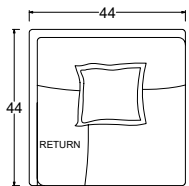

Gregory 44" w Corner Unit