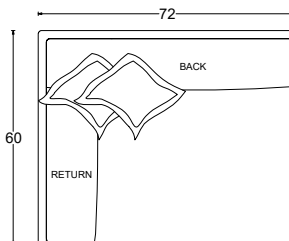

Dimensions

- Overall Height: 29" / 34"
- Arm Height: 24.75"
- Seat Height: 18"
- Exterior / Seat Depth: Chair: EX 44" / SD 26" Lounge: EX 60" / SD 42" Chaise: EX 72" / SD 54"

Gregory Ottoman

Gregory Ottoman

Dimensions

- Overall Height: 29\"/>
- Arm Height: 24.75\"/>
- Seat Height: 18\"/>
- Exterior / Seat Depth:
Chair: EX 44\"/>
- Lounge: EX 60\"/>
- Chaise: EX 72\"/>

Gregory Loveseat

Gregory 72\"/>

Gregory 72\"/>

Gregory 72\"/>

Dimensions

- Overall Height: 29\"/>
- Arm Height: 24.75\"/>
- Seat Height: 18\"/>
- Exterior / Seat Depth:
Lounge: E 60\"/>
- Chaise: E 72\"/>