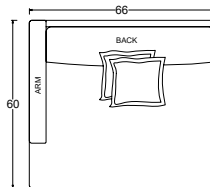

Gregory 66\"/>