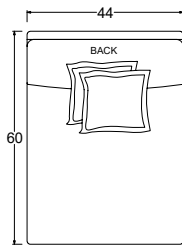

Gregory 44" w Armless Lounge