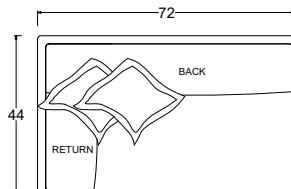

Dimensions

- Overall Height: 29" / 34"
- Arm Height: 24.75"
- Seat Height: 18"
- Exterior / Seat Depth: Chair: EX 44" / SD 26" Lounge: EX 60" / SD 42" Chaise: EX 72" / SD 54"

Gregory Ottoman

Gregory Ottoman

Dimensions

- Overall Height: 29\"/>
- Arm Height: 24.75\"/>
- Seat Height: 18\"/>
- Exterior / Seat Depth:
Chair: EX 44\"/>
- Lounge: EX 60\"/>
- Chaise: EX 72\"/>

Gregory Loveseat

Gregory 72\"/>

Gregory 72\"/>