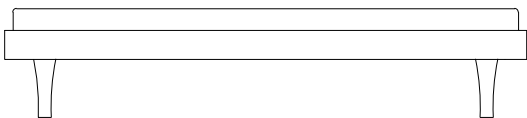

## Elly Ottoman

- Polyurethane Foam and Polyester Fiber Wrap Seat Construction
- Fabric Covered Ball Buttons On Top
- Upholstered
- Double Needle
- Standard Base: Walnut

Square Ottoman

Round Ottoman

#### Dimensions

- Overall Height: 17"
- Overall Diameter: 30" or 36"
- Seat Height: 17"
- Frame Height: 12"

#### Dimensions

- Options:
- W36" x D36" x H17"
  - W72" x D30" x H17"