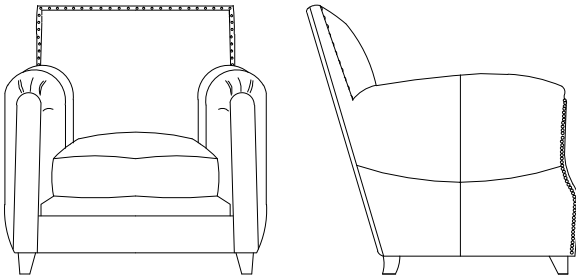

Verellen

Damien

- Polyurethane Foam and Polyester Fiber Wrap Seat Construction
- Loose Box Style Seat Cushion
- Double Needle
- Please Specify Nail Head Selection
- Please Specify Leg Finish
- Swivel Available

Dimensions

- Overall Height: 35"
- Overall Width: 34"
- Arm Height: 26"
- Seat Height: 18"
- Exterior Depth: 33"
- Seat Depth: 22"