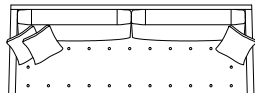

## Blanche

- Polyurethane Foam and Polyester Fiber Wrap Seat Construction
- Loose Boxed Style Tufted Seat Cushion with Fabric Covered Ball Buttons
- Boxed Back Pillows with Overlap
- Stitch Detail on Top Of Back
- 1" Boxed Toss with Double Needle
- Double Needle
- Upholstered Conical Leg Standard
- Please Specify Leg Finish
- Available as a Sectional - Please see Sectional Guide

Blanche XL - 110"w

Blanche Sofa - 98"w

Blanche Top View

Blanche Condo - 86"w

Blanche Side View

Blanche Loveseat - 72"w

Blanche Chair & Half - 60"w

Blanche Chair - 38"w

Blanche Club Chair - 32"w X 36"d

Blanche Ottoman Sizes

- \*24"w x 24"d x 17"h
- \*Chair: 30"W x 24"D x 17"H
- \*Chair & Half: 52"W x 30"D x 17"H
- \*Loveseat: 64"W x 30"D x 17"H
- \*Condo: 78"W x 30"D x 17"H
- \*Sofa: 90"W x 30"D x 17"H
- \*XL: 102"W x 30"D x 17"H

### Dimensions

- Overall Height: 28.5"
- Arm Height: 21"
- Seat Height: 18.5"
- Exterior Depth: 40"
- Interior Depth: 32.5"
- Seat Depth: 24"