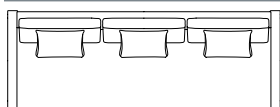

Verellen

Benedict

- Tight Seat & Back
- Standard Leather Arm Strap
- Upholstered
- No Stitch Detail
- Standard Base: Walnut

TOP VIEW

Benedict XL - 110" w

SIDE VIEW

Benedict Sofa - 98" w

Benedict Condo - 86" w

Benedict Loveseat - 72" w

Benedict Chair 1/2 - 60" w

Benedict Chair - 32.5" w

Benedict Club Chair

Benedict Club Chair

Dimensions

- Overall Height: 30"/31"
- Overall Width: 32.5"
- Seat Height: 19"
- Exterior Depth: 37"
- Seat Depth: 22"

Dimensions

- Overall Height: 30"/31"
- Seat Height: 19"
- Exterior Depth: 41"
- Seat Depth: 26"