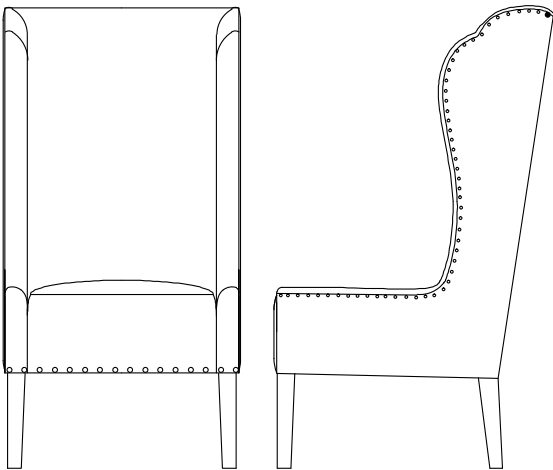

CONTRACT

Verellen

Amelie Armless Dining

- Tight Seat and Tight Back
- Double Needle
- Slipcover Optional
- Please Specify Nailhead Treatment
- Please Specify Leg Finish

VERELLEN TIMELESS CLASSICS

Dimensions

- Overall Height: 44.5"
- Overall Width: 23.5"
- Seat Height: 20"
- Exterior Depth: 29"
- Seat Depth: 18"