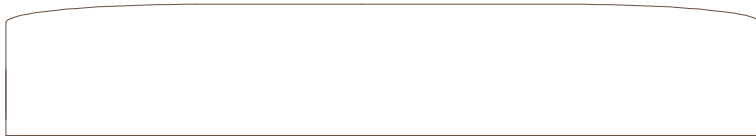

## Adrian Ottoman

---

- Tight Seat
- Standard Slipcover
- Double Needle
- On Glides

---

### Dimensions

---

- Overall Height: 16"
- Overall Depth: 24"
- Overall Width: 92"
- Overall Width Options:  
80"/72"/66"/54"